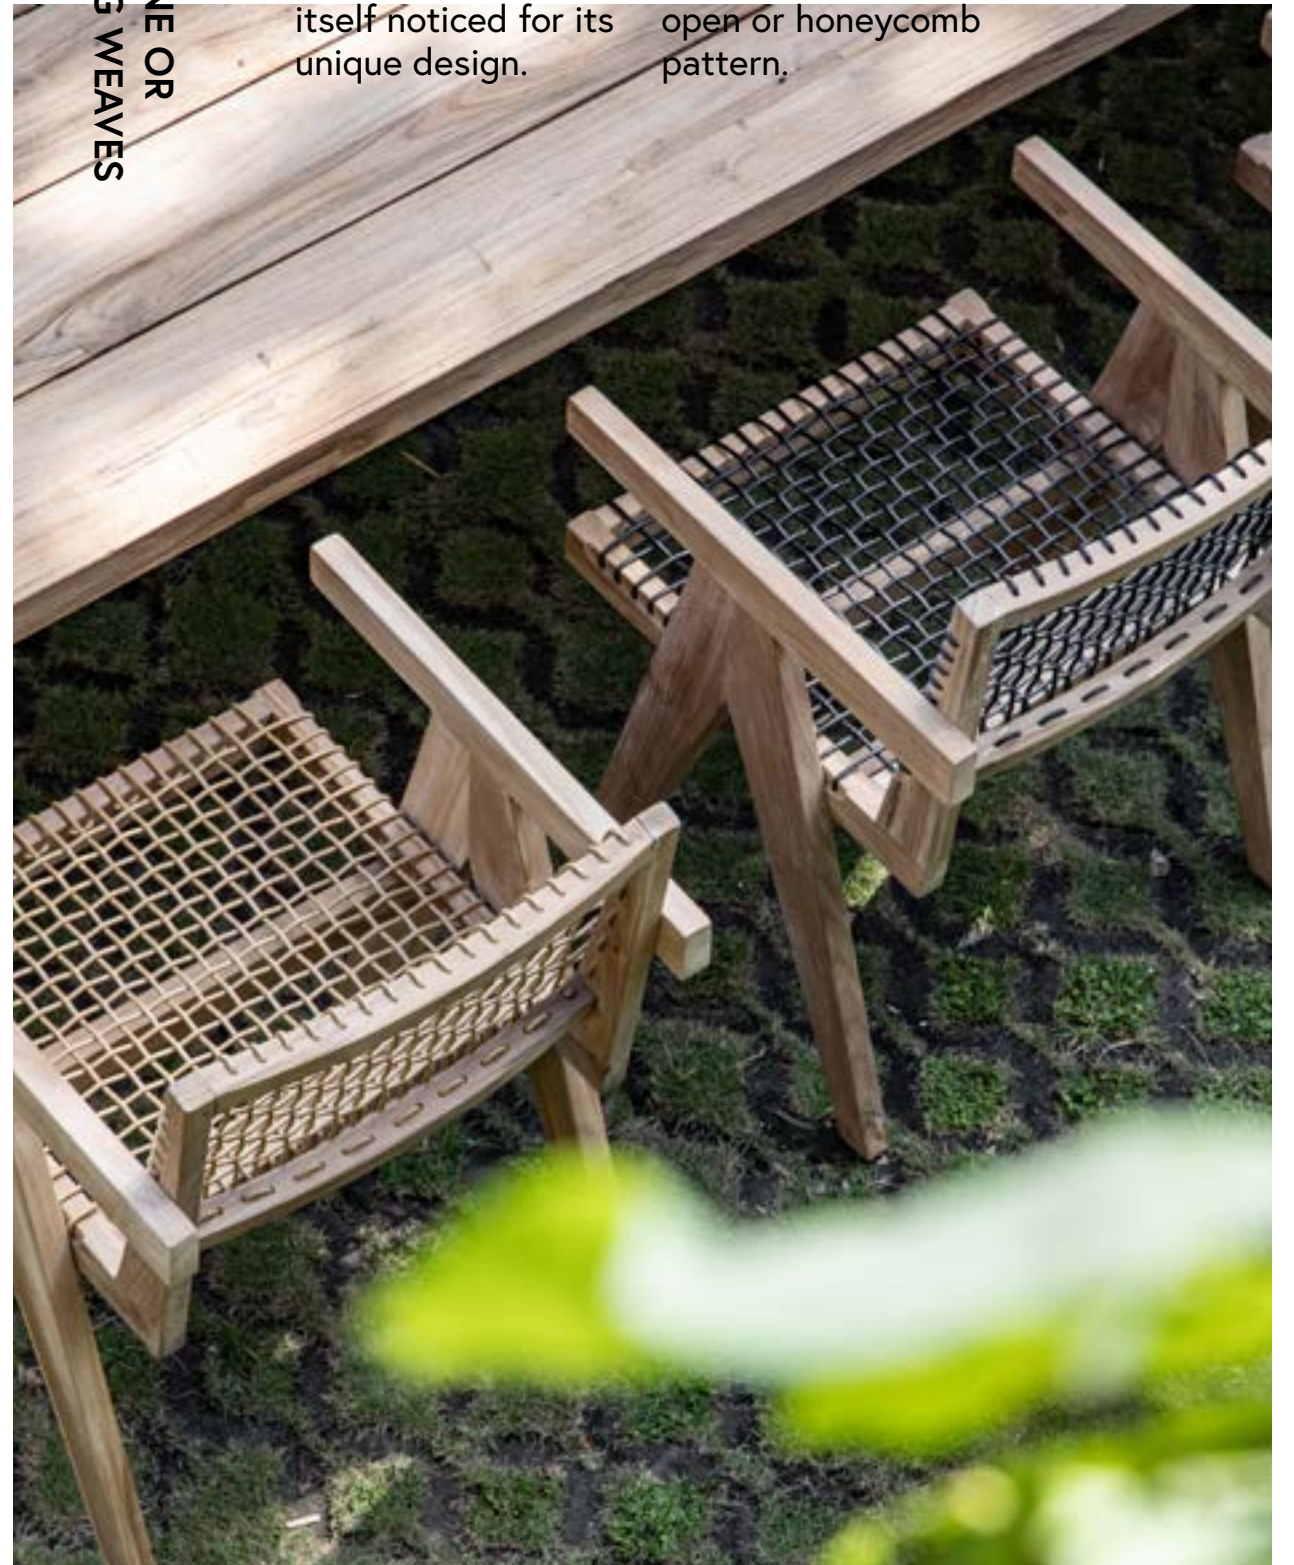

It comes with a woven back and seat featuring an open or honeycomb pattern.

Janet_ lounge chair / Rustic_ coffee table

Janet is a modern and minimalist lounge chair in teak.

**MINIMAL LINES
MAKE FOR EVERGREEN
PRODUCTS**