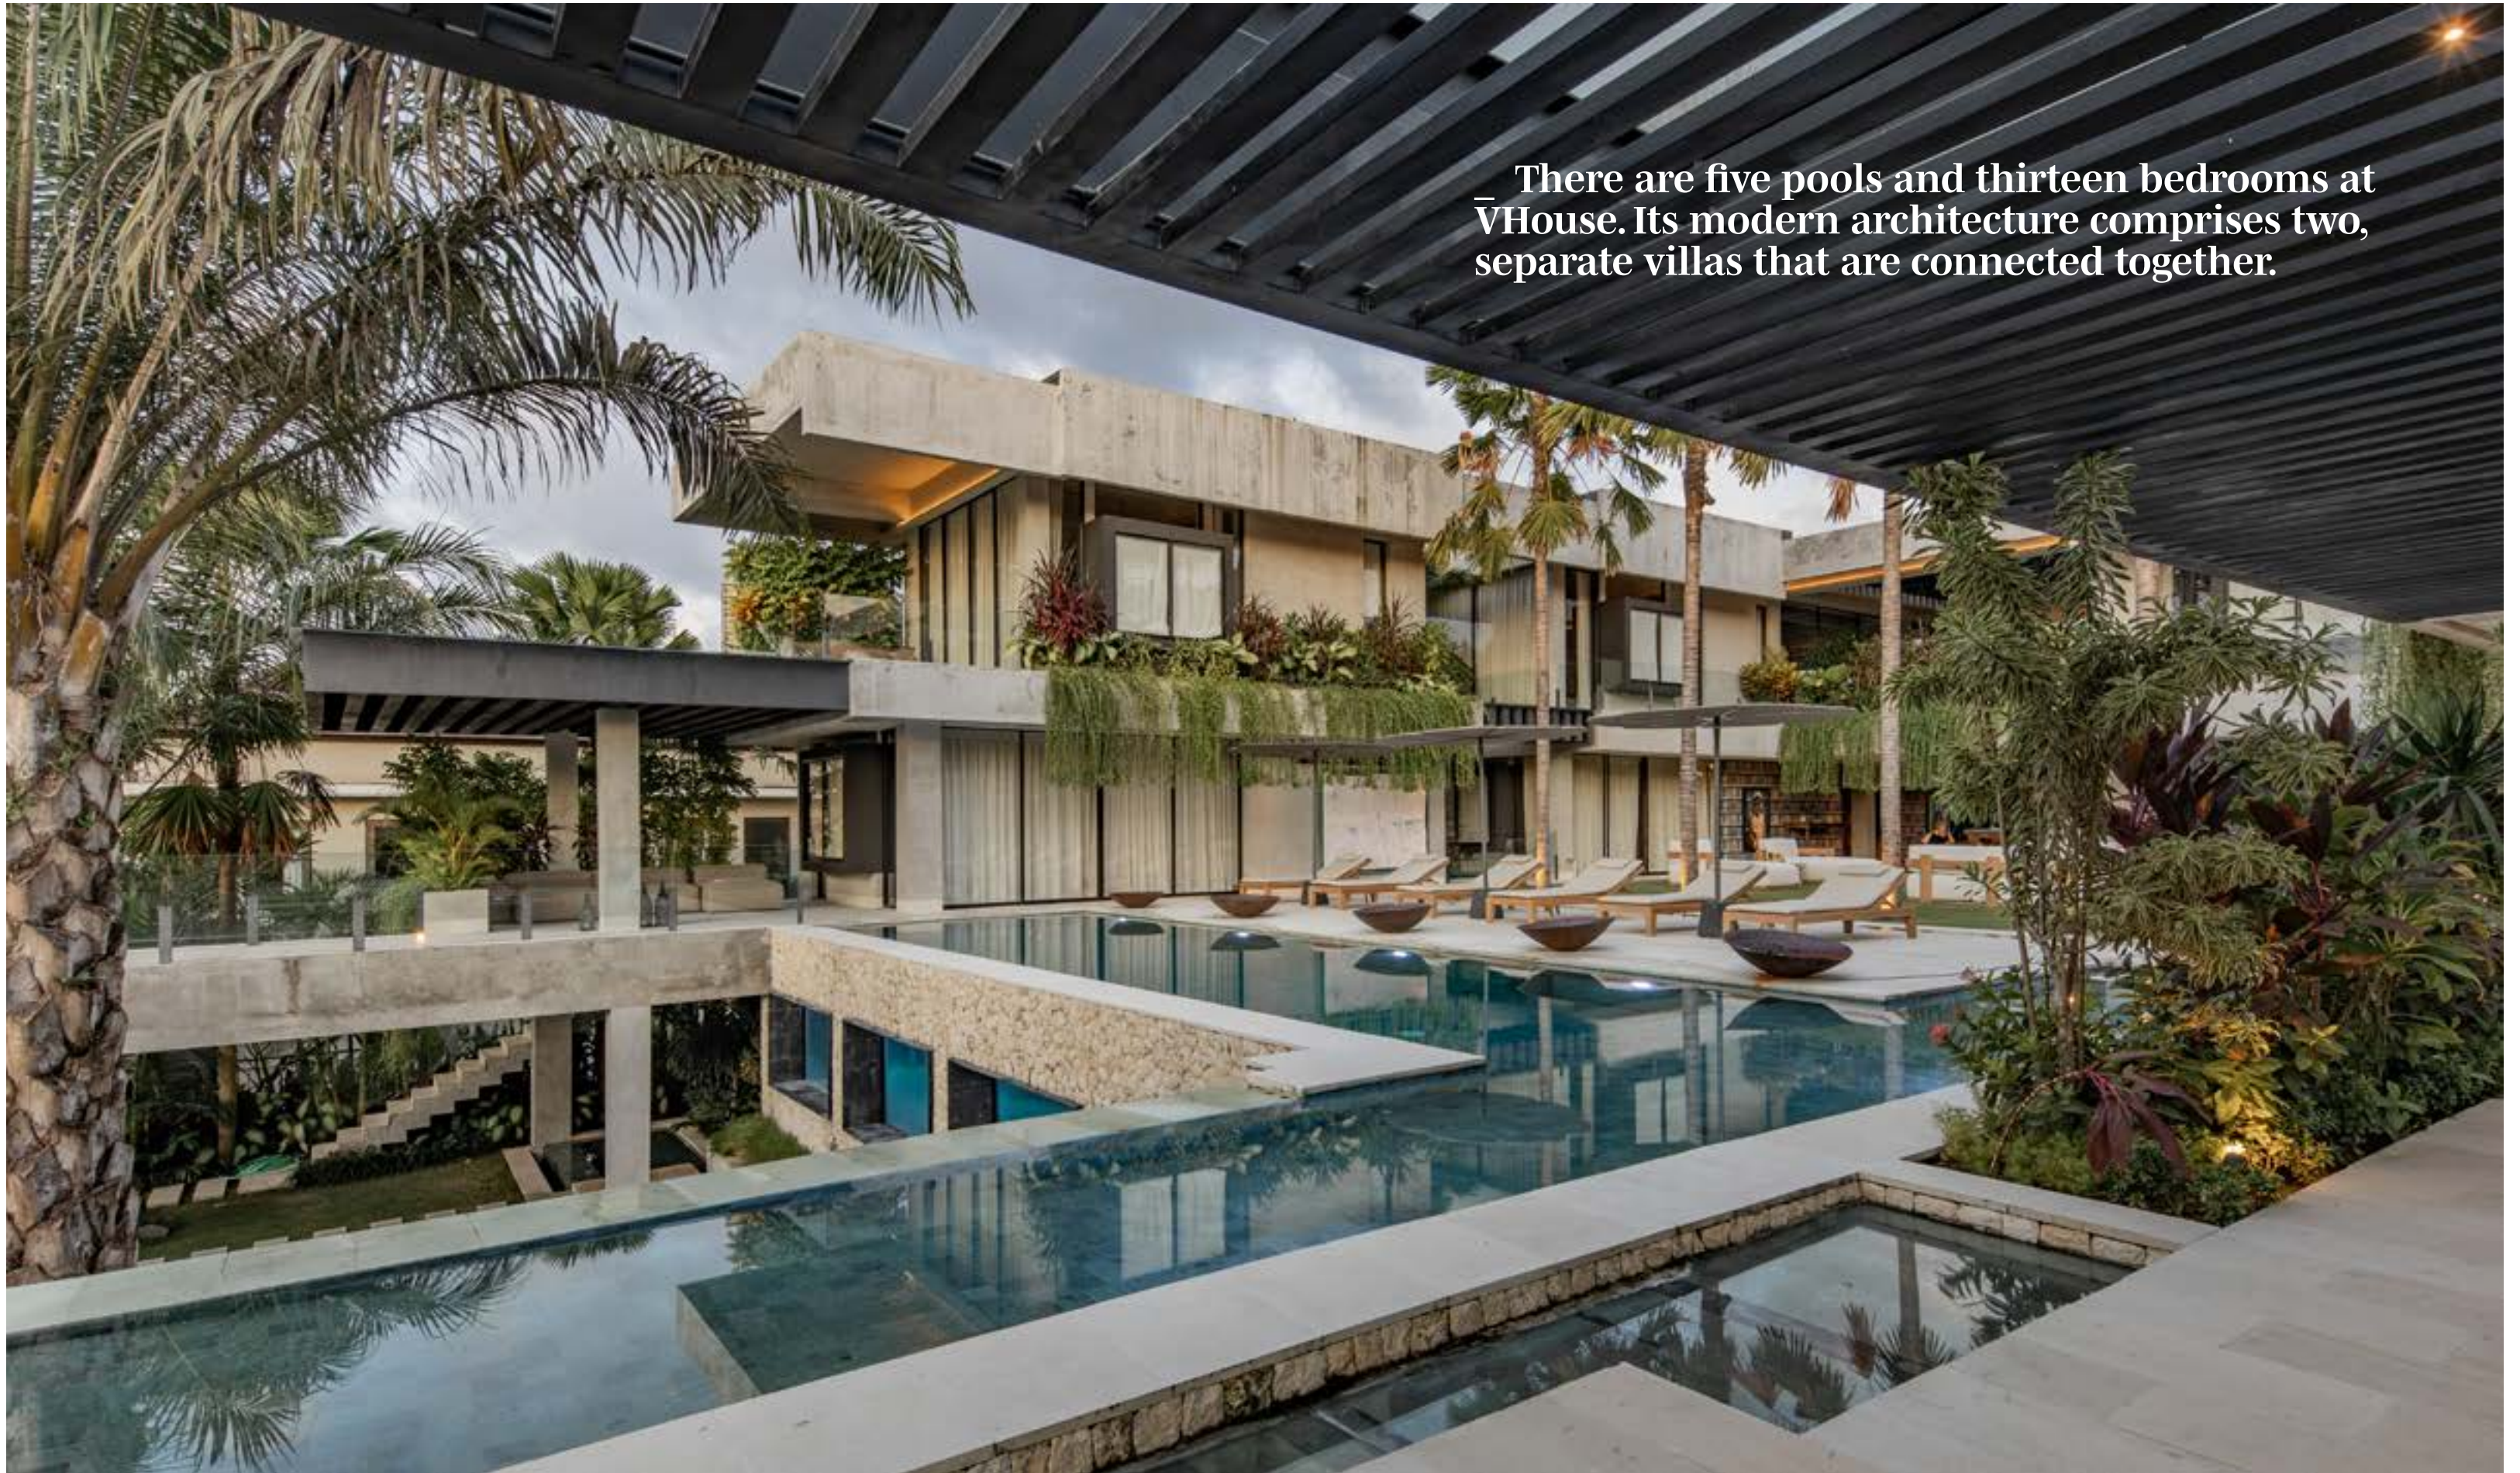

At V house, architecture makes way for uninterrupted, panoramic views of coconut palms, screw-pines and rice fields.

The Villa is a masterpiece of luxury situated in Canggu, one of the most fashionable locations in Bali, with dark sandy beaches and unmissable sunsets.

There are five pools and thirteen bedrooms at VHouse. Its modern architecture comprises two, separate villas that are connected together.

Tropical vegetation isn't just all around the villa. It's part of its structure and decorates the outside walls as well.