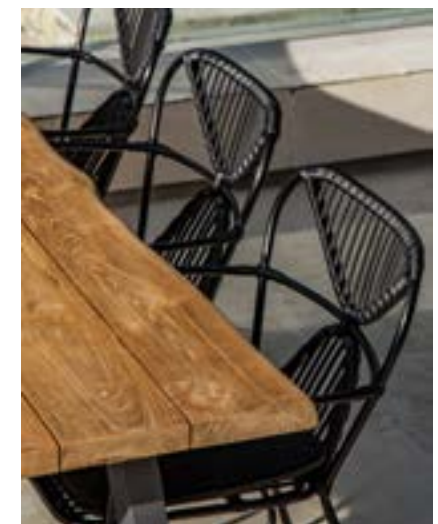

The Nizza table is in natural teak wood

Its legs are in sandblasted aluminium

“Functional aesthetics.”