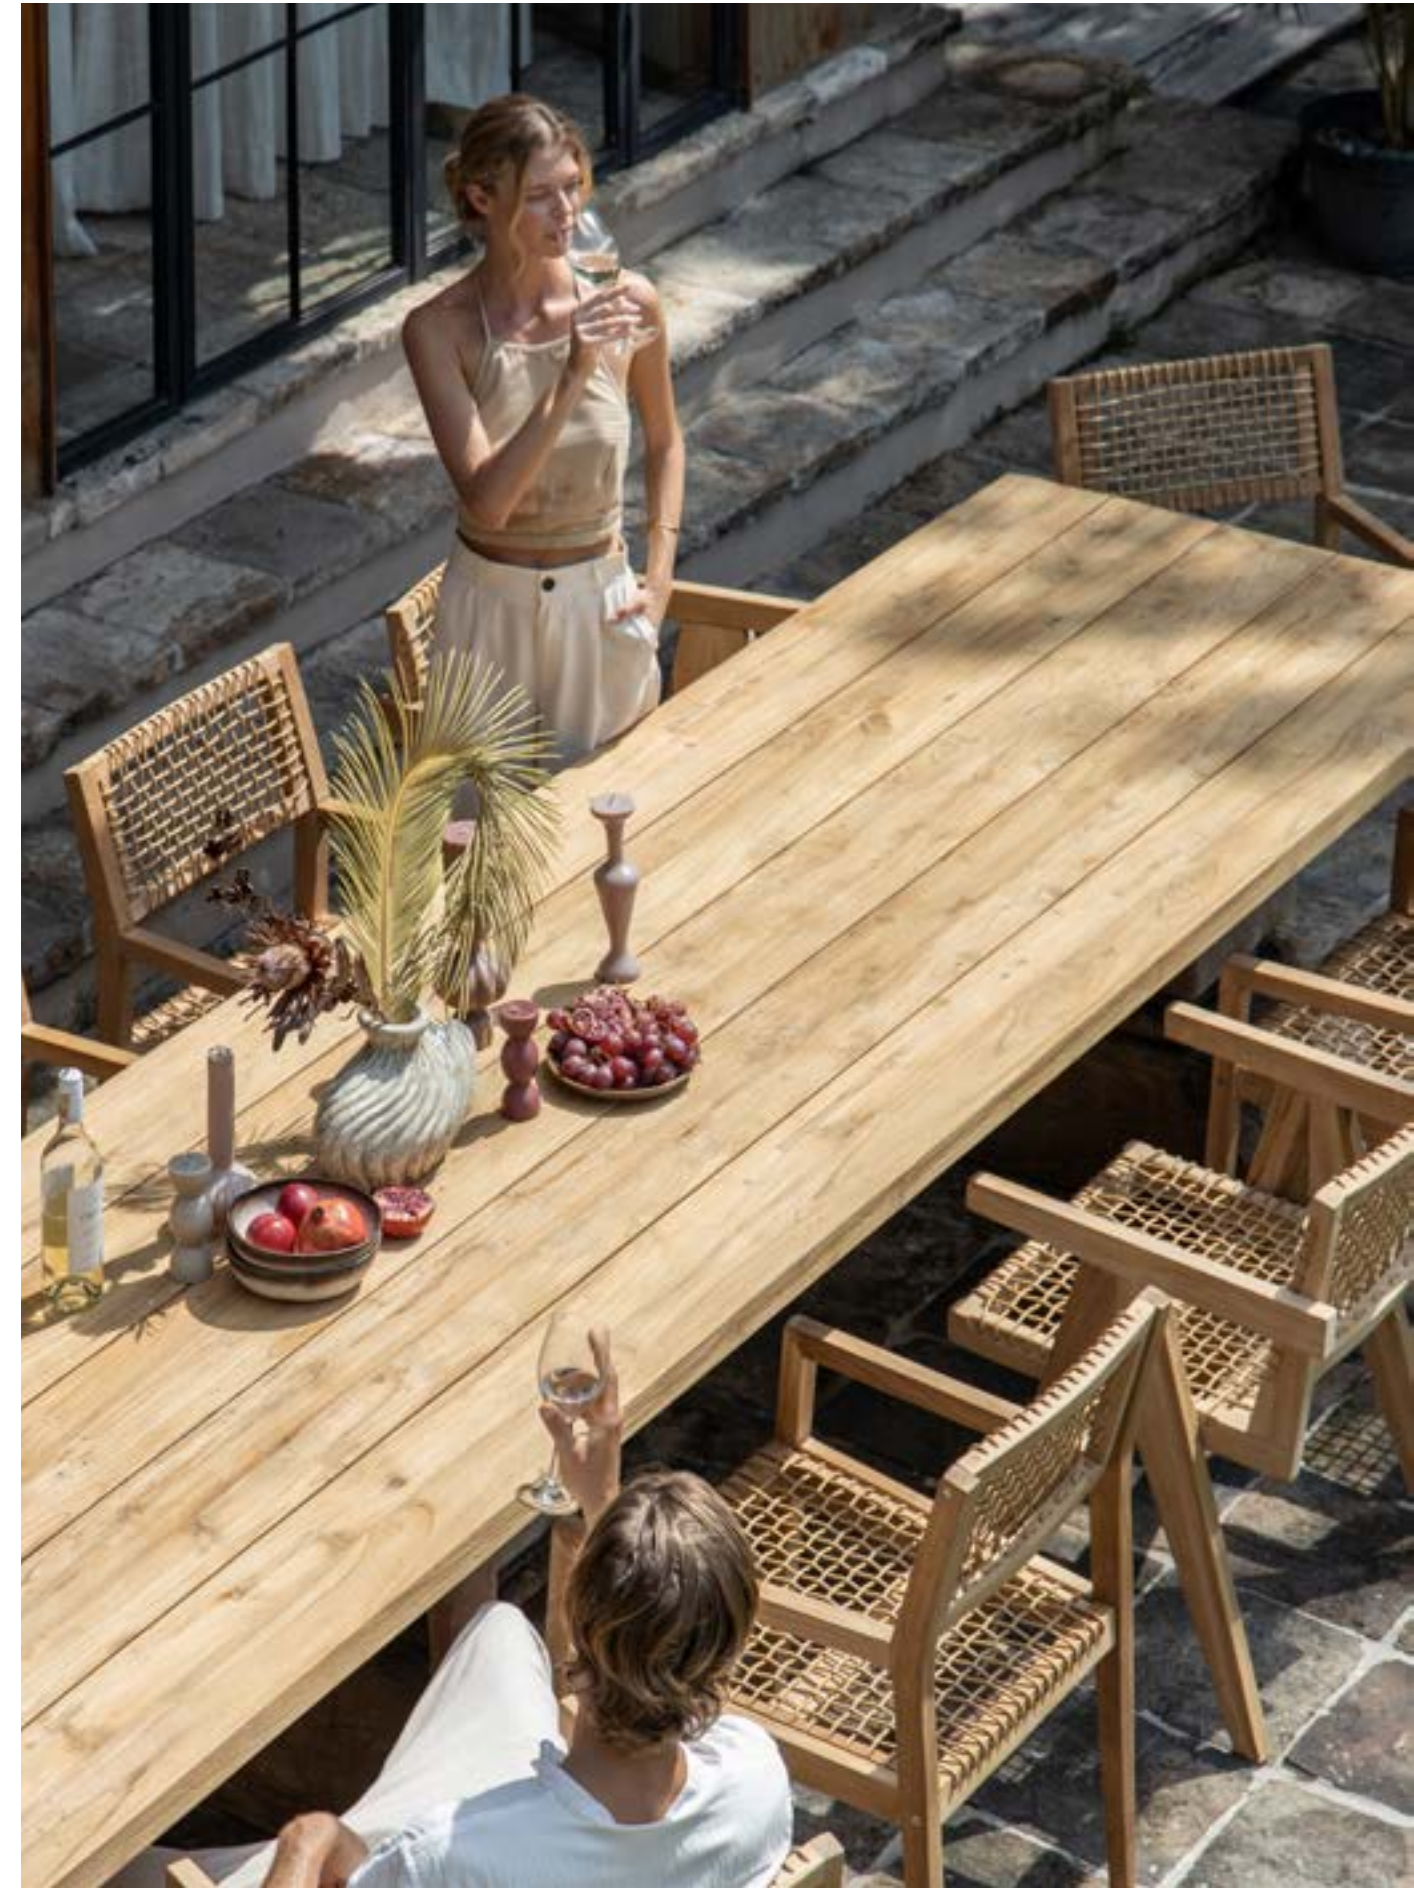

VIENNA AND V
HAVE SYNTHETIC
ROPE, AN OPEN
WEAVE AND A
STRONG, TEAK
FRAME IN COMMON.
THE WEAVE OF
BOTH CHAIRS
IS AVAILABLE IN
VARIOUS COLOUR
OPTIONS.