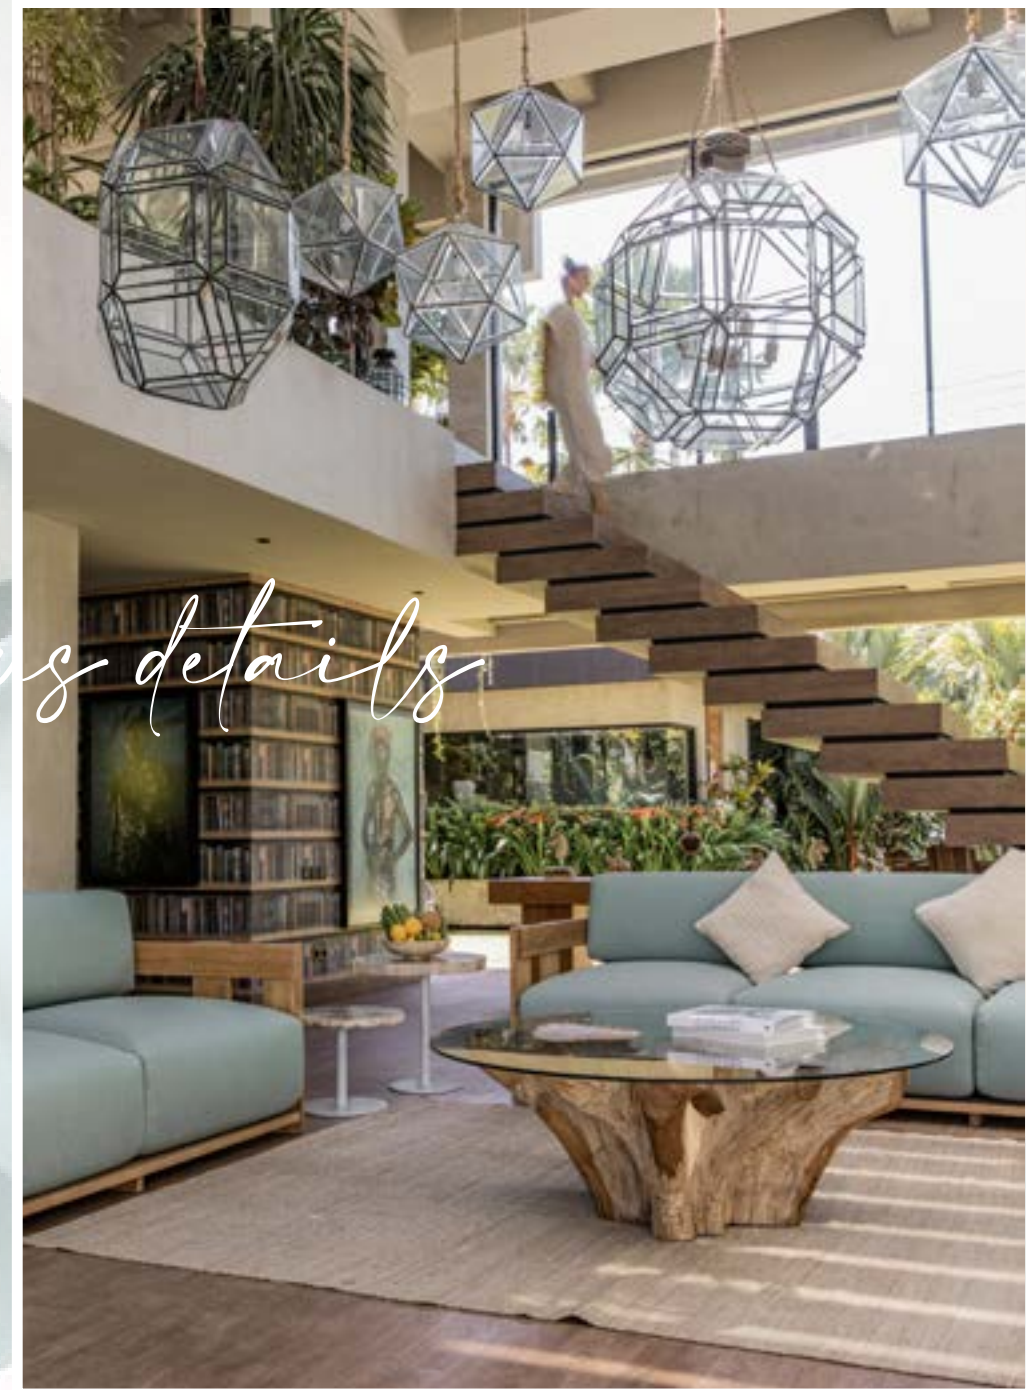

Nizza_ dining table

Axis collection_ sofa / Root_ coffee table / Troy_ coffee table