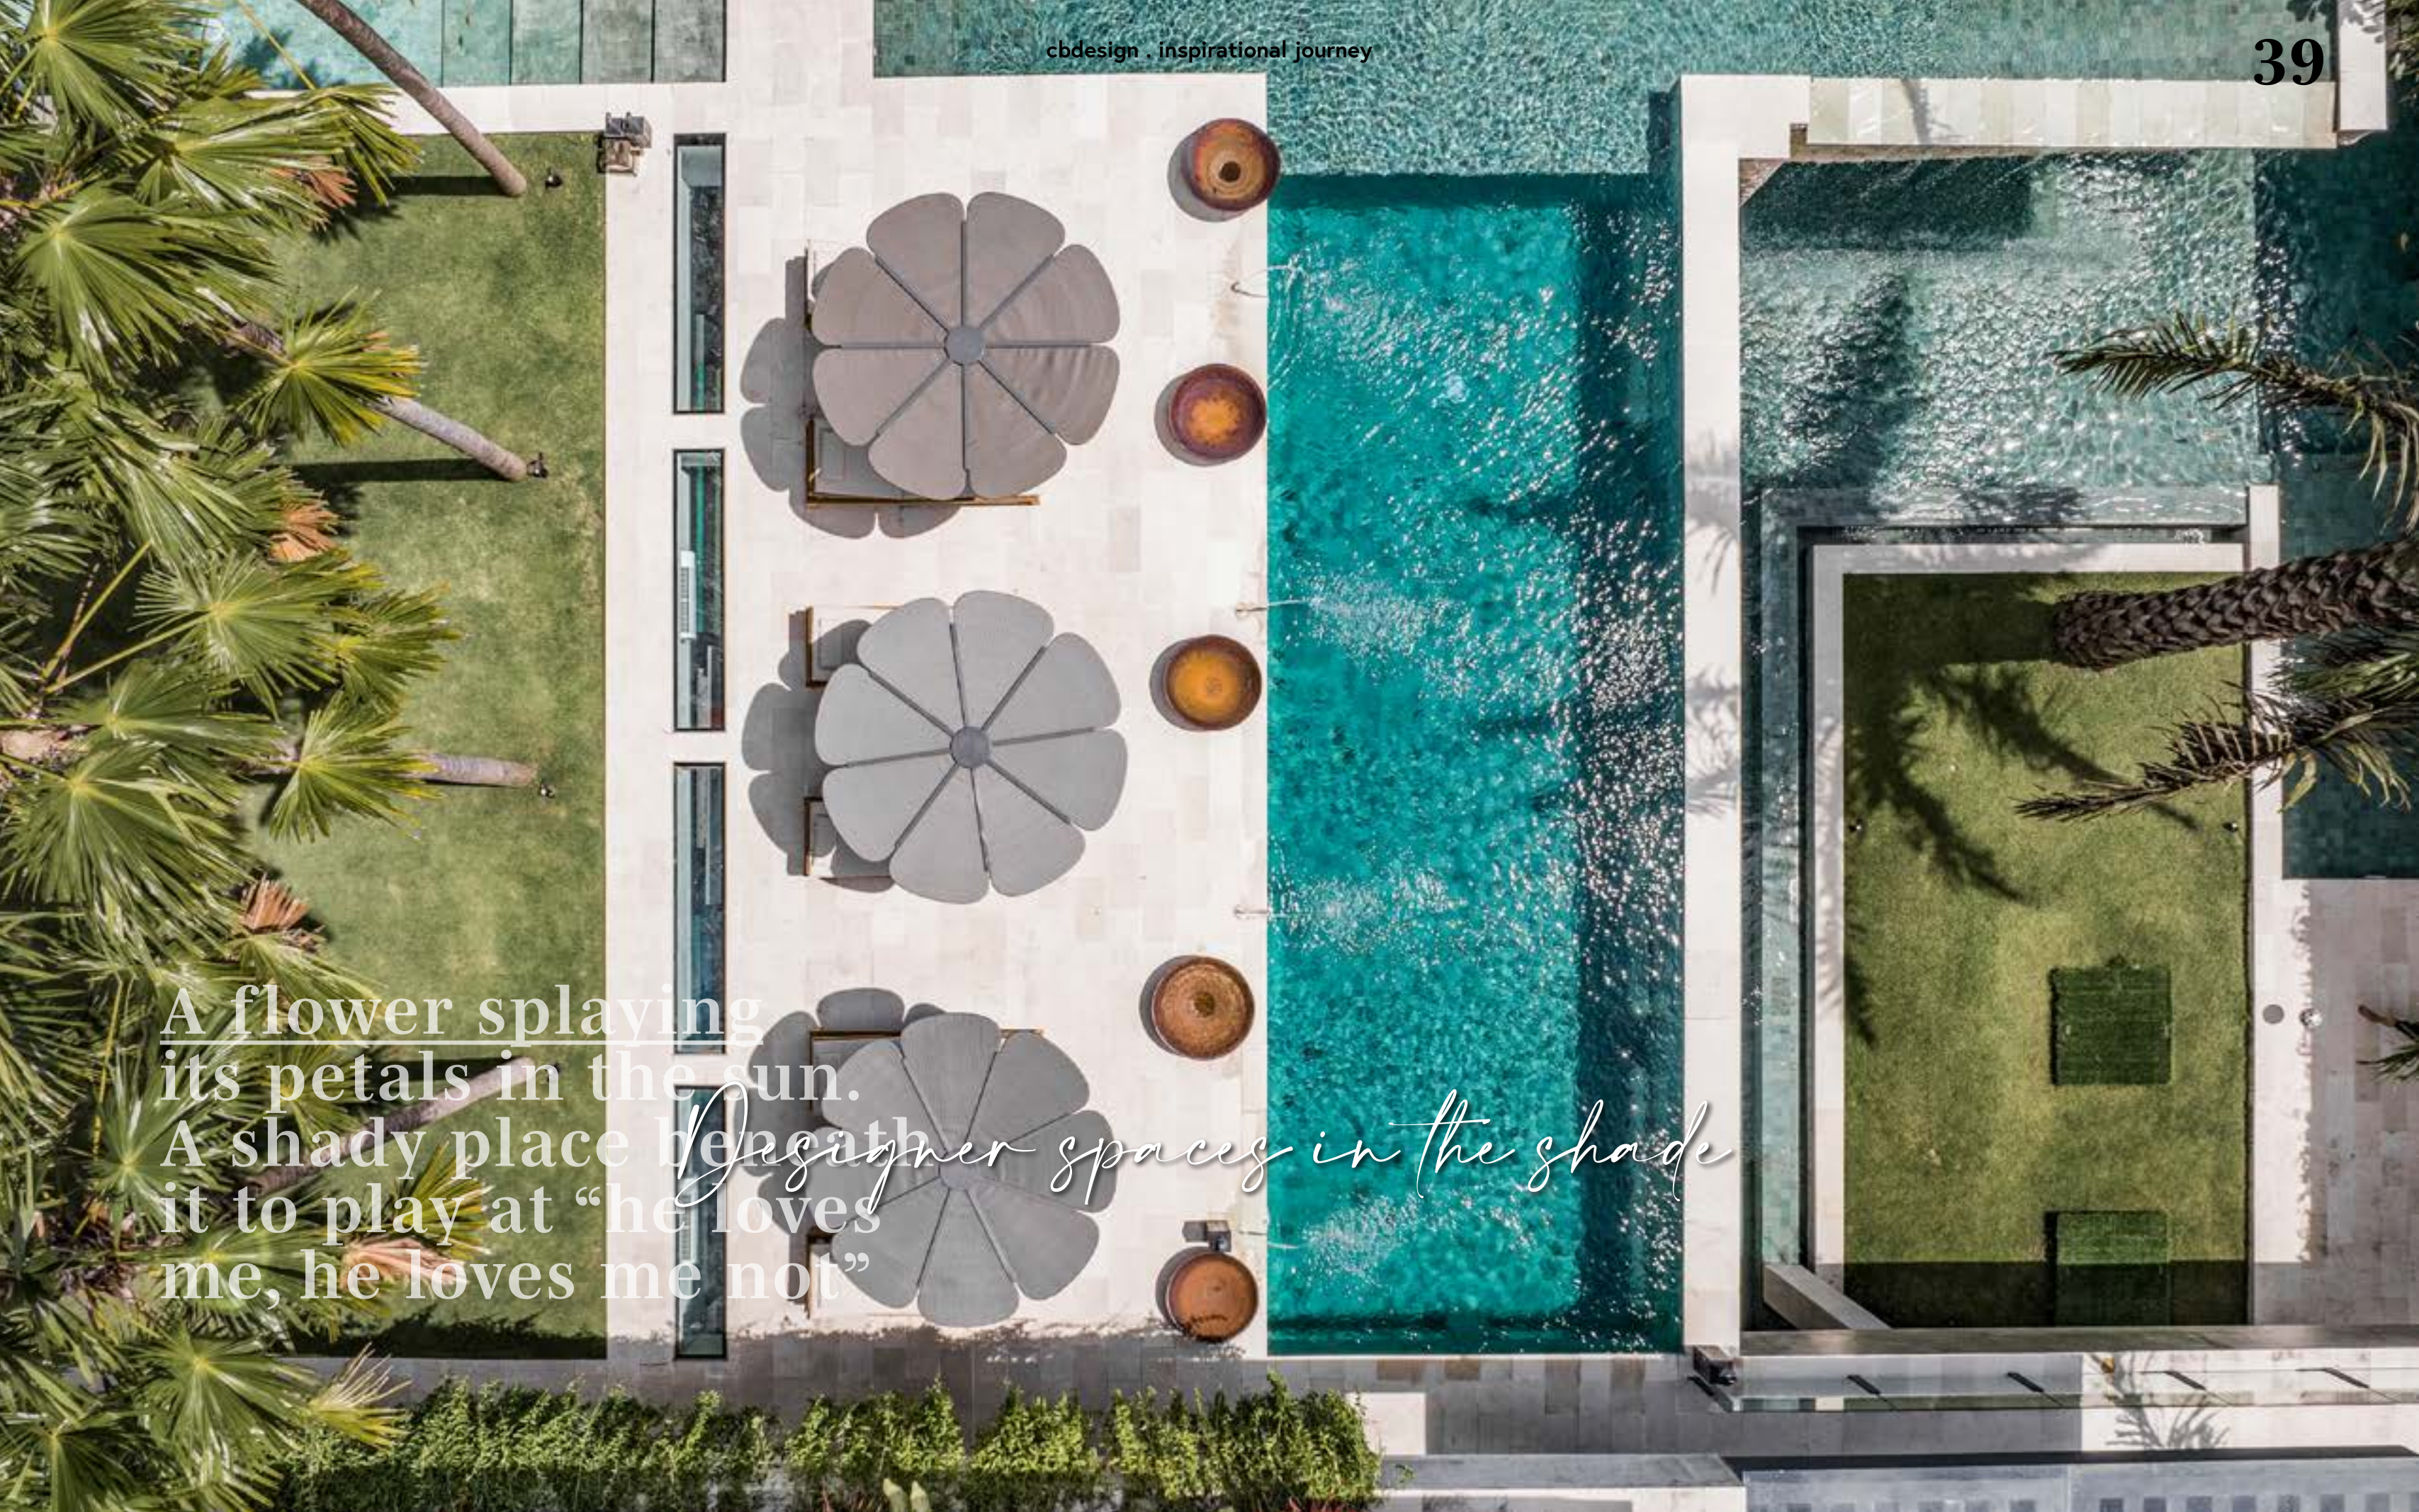

A flower splaying
its petals in the sun.
A shady place beneath
it to play at “he loves
me, he loves me not”

Designer spaces in the shade