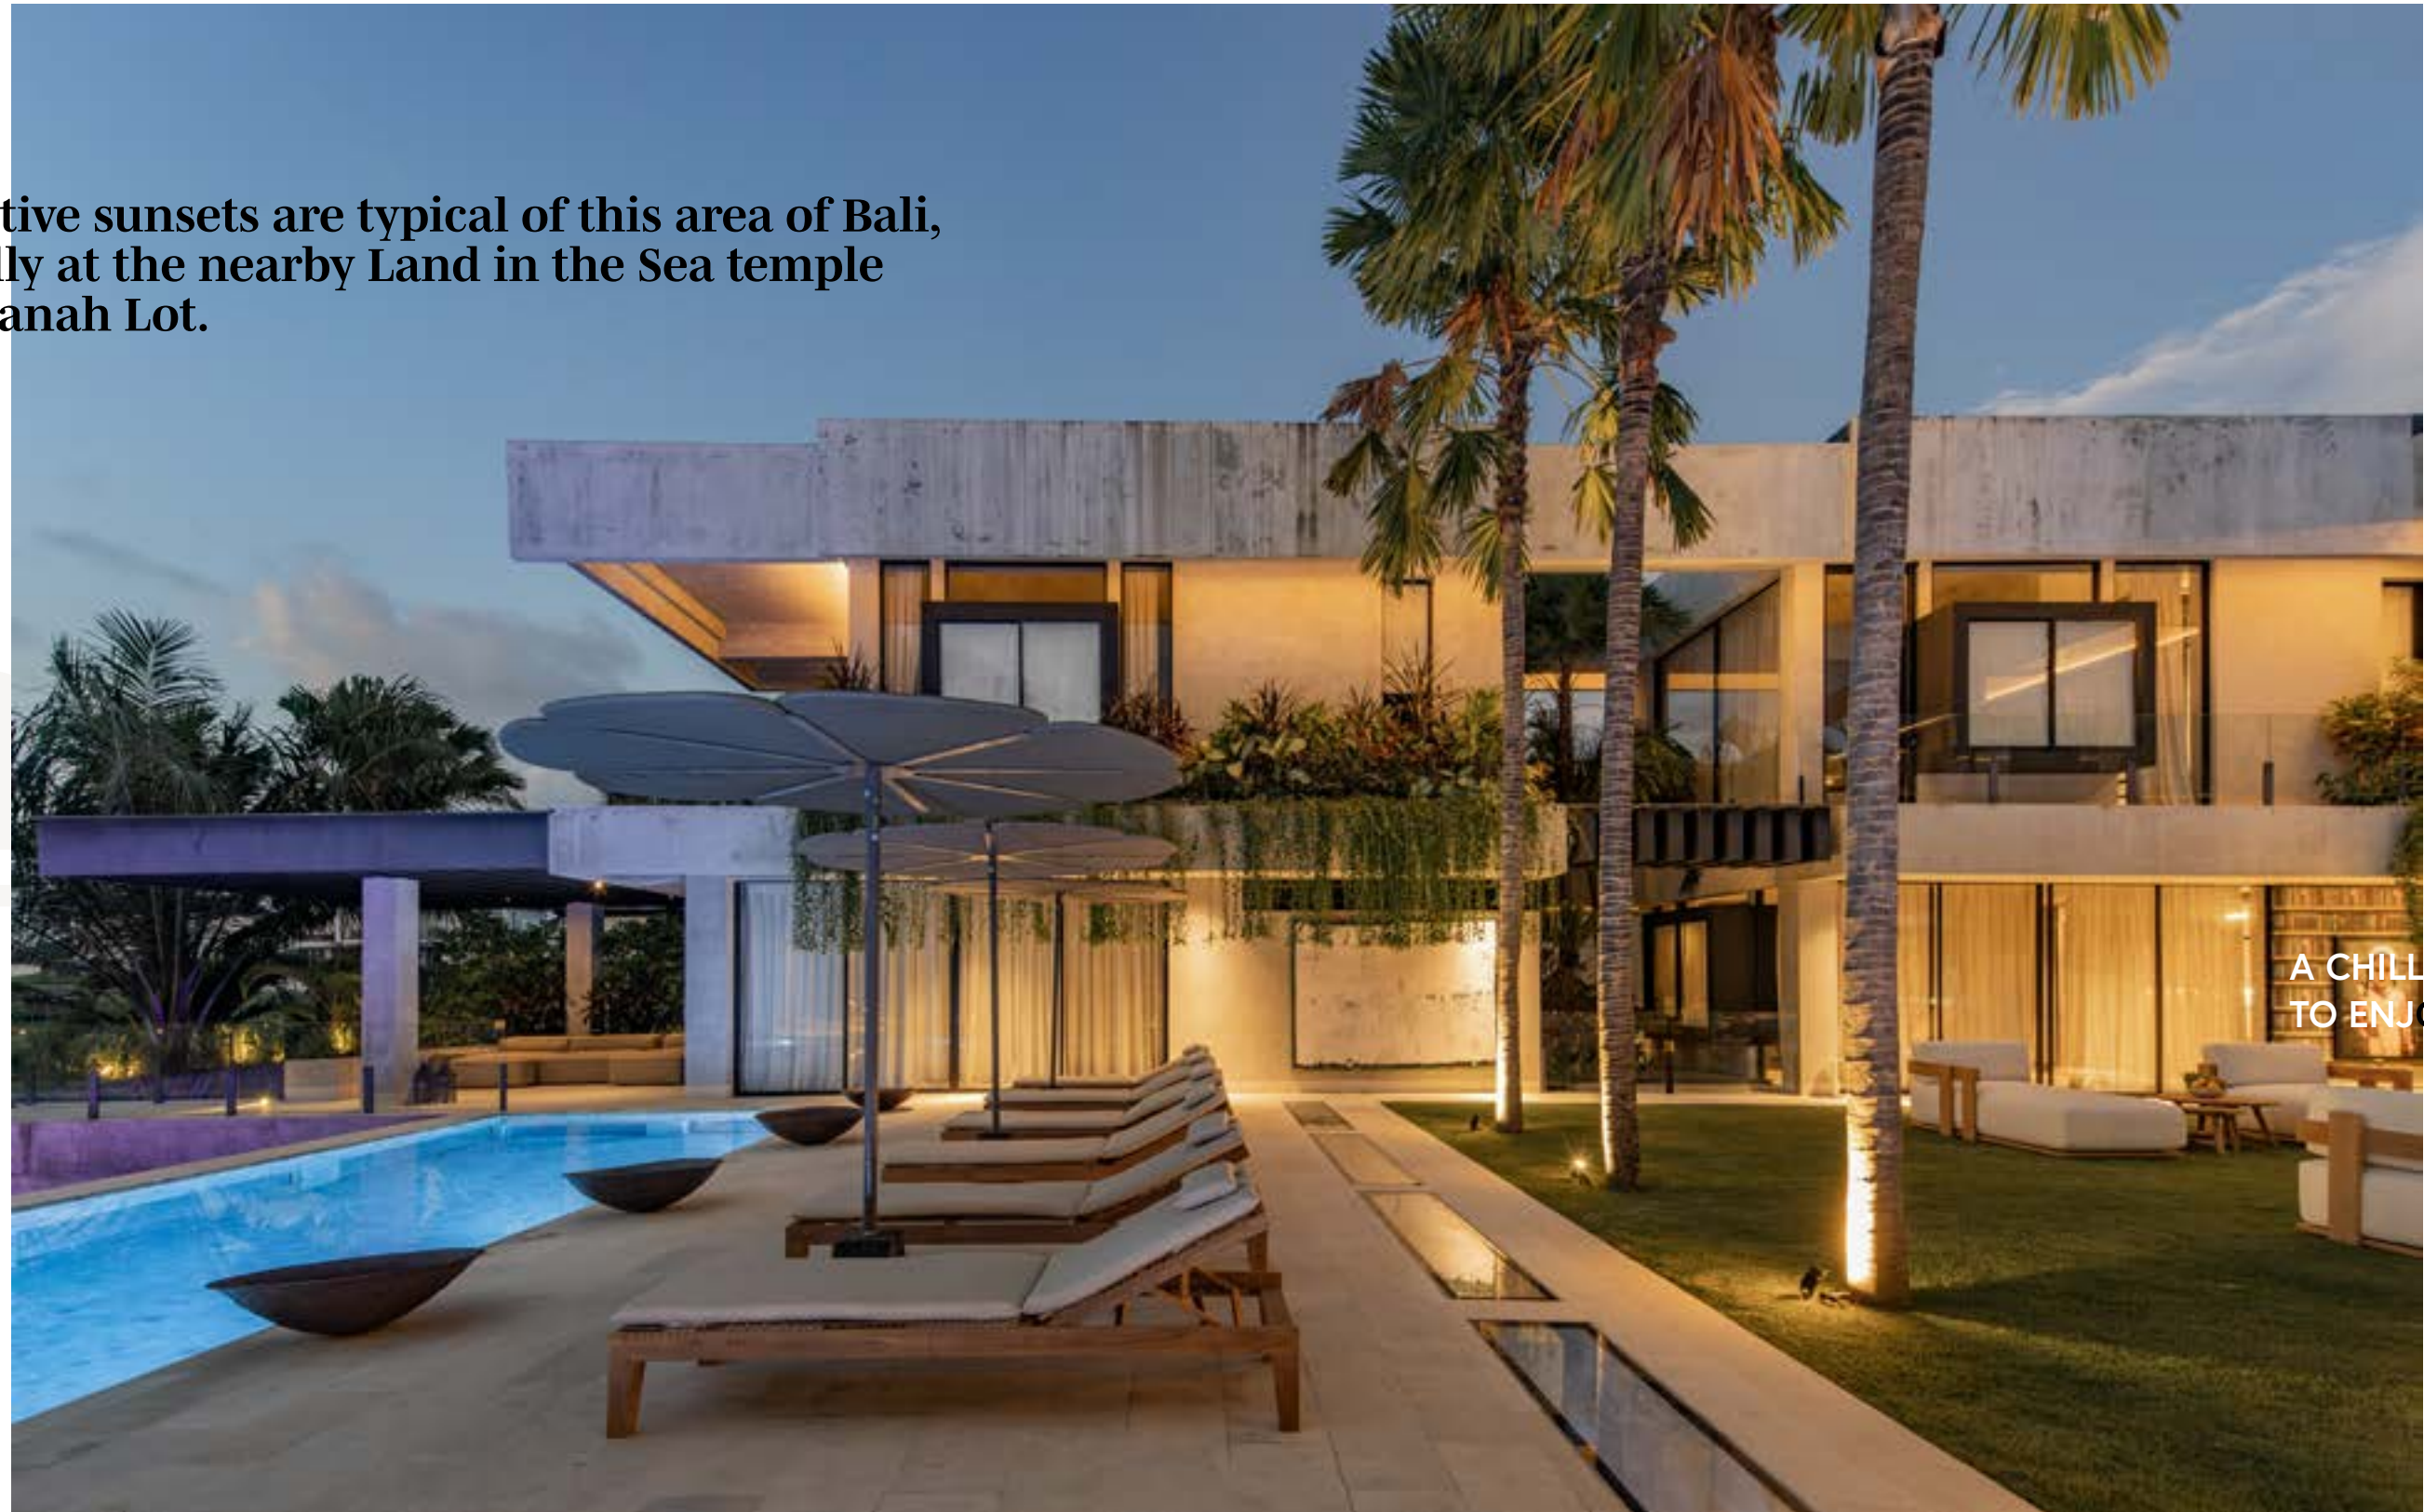

At V house, architecture makes way for uninterrupted, panoramic views of coconut palms, screw-pines and rice fields.

The Villa is a masterpiece of luxury situated in Canggu, one of the most fashionable locations in Bali, with dark sandy beaches and unmissable sunsets.

There are five pools and thirteen bedrooms at VHouse. Its modern architecture comprises two, separate villas that are connected together.

Tropical vegetation isn't just all around the villa. It's part of its structure and decorates the outside walls as well.

— Evocative sunsets are typical of this area of Bali, especially at the nearby Land in the Sea temple called Tanah Lot.

A CHILL-OUT PLACE
TO ENJOY ANY TIME

Orizont_ sun lounger / Daisy_ umbrella / Axis collection