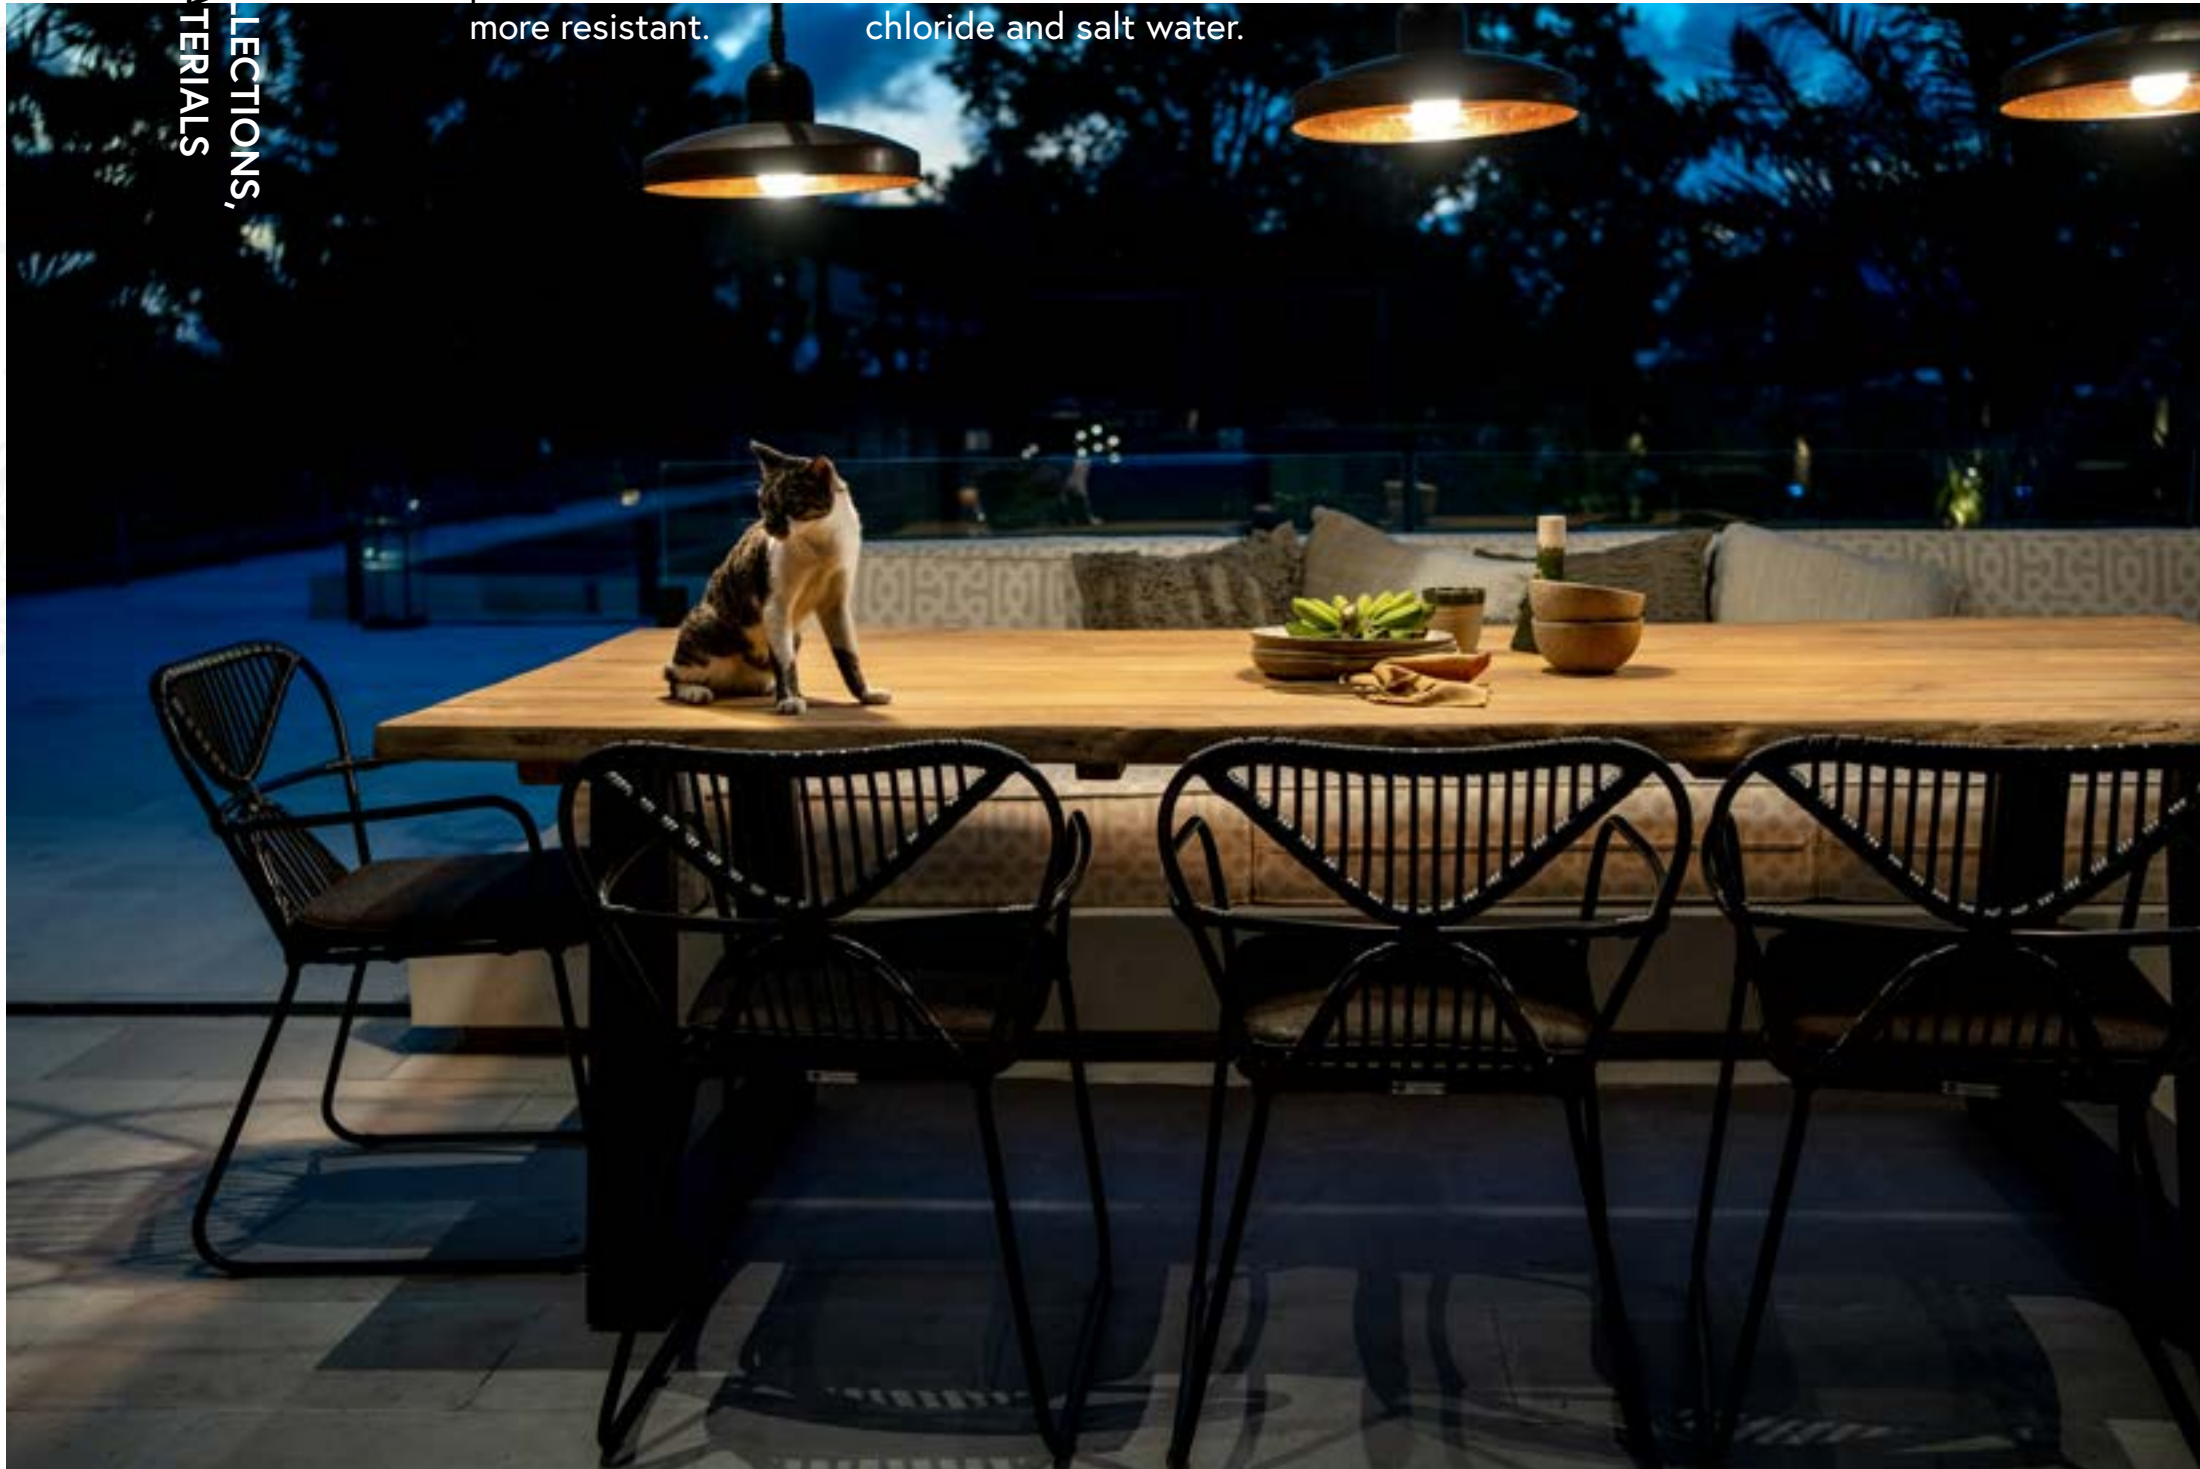

MIXING COLLECTIONS,
PAIRING MATERIALS

cbdesign's aluminium is coated with epoxy powder to make it more resistant.

The Gloria chairs have an aluminium frame and can even withstand chloride and salt water.

Nizza_ dining table / Gloria_ armchair