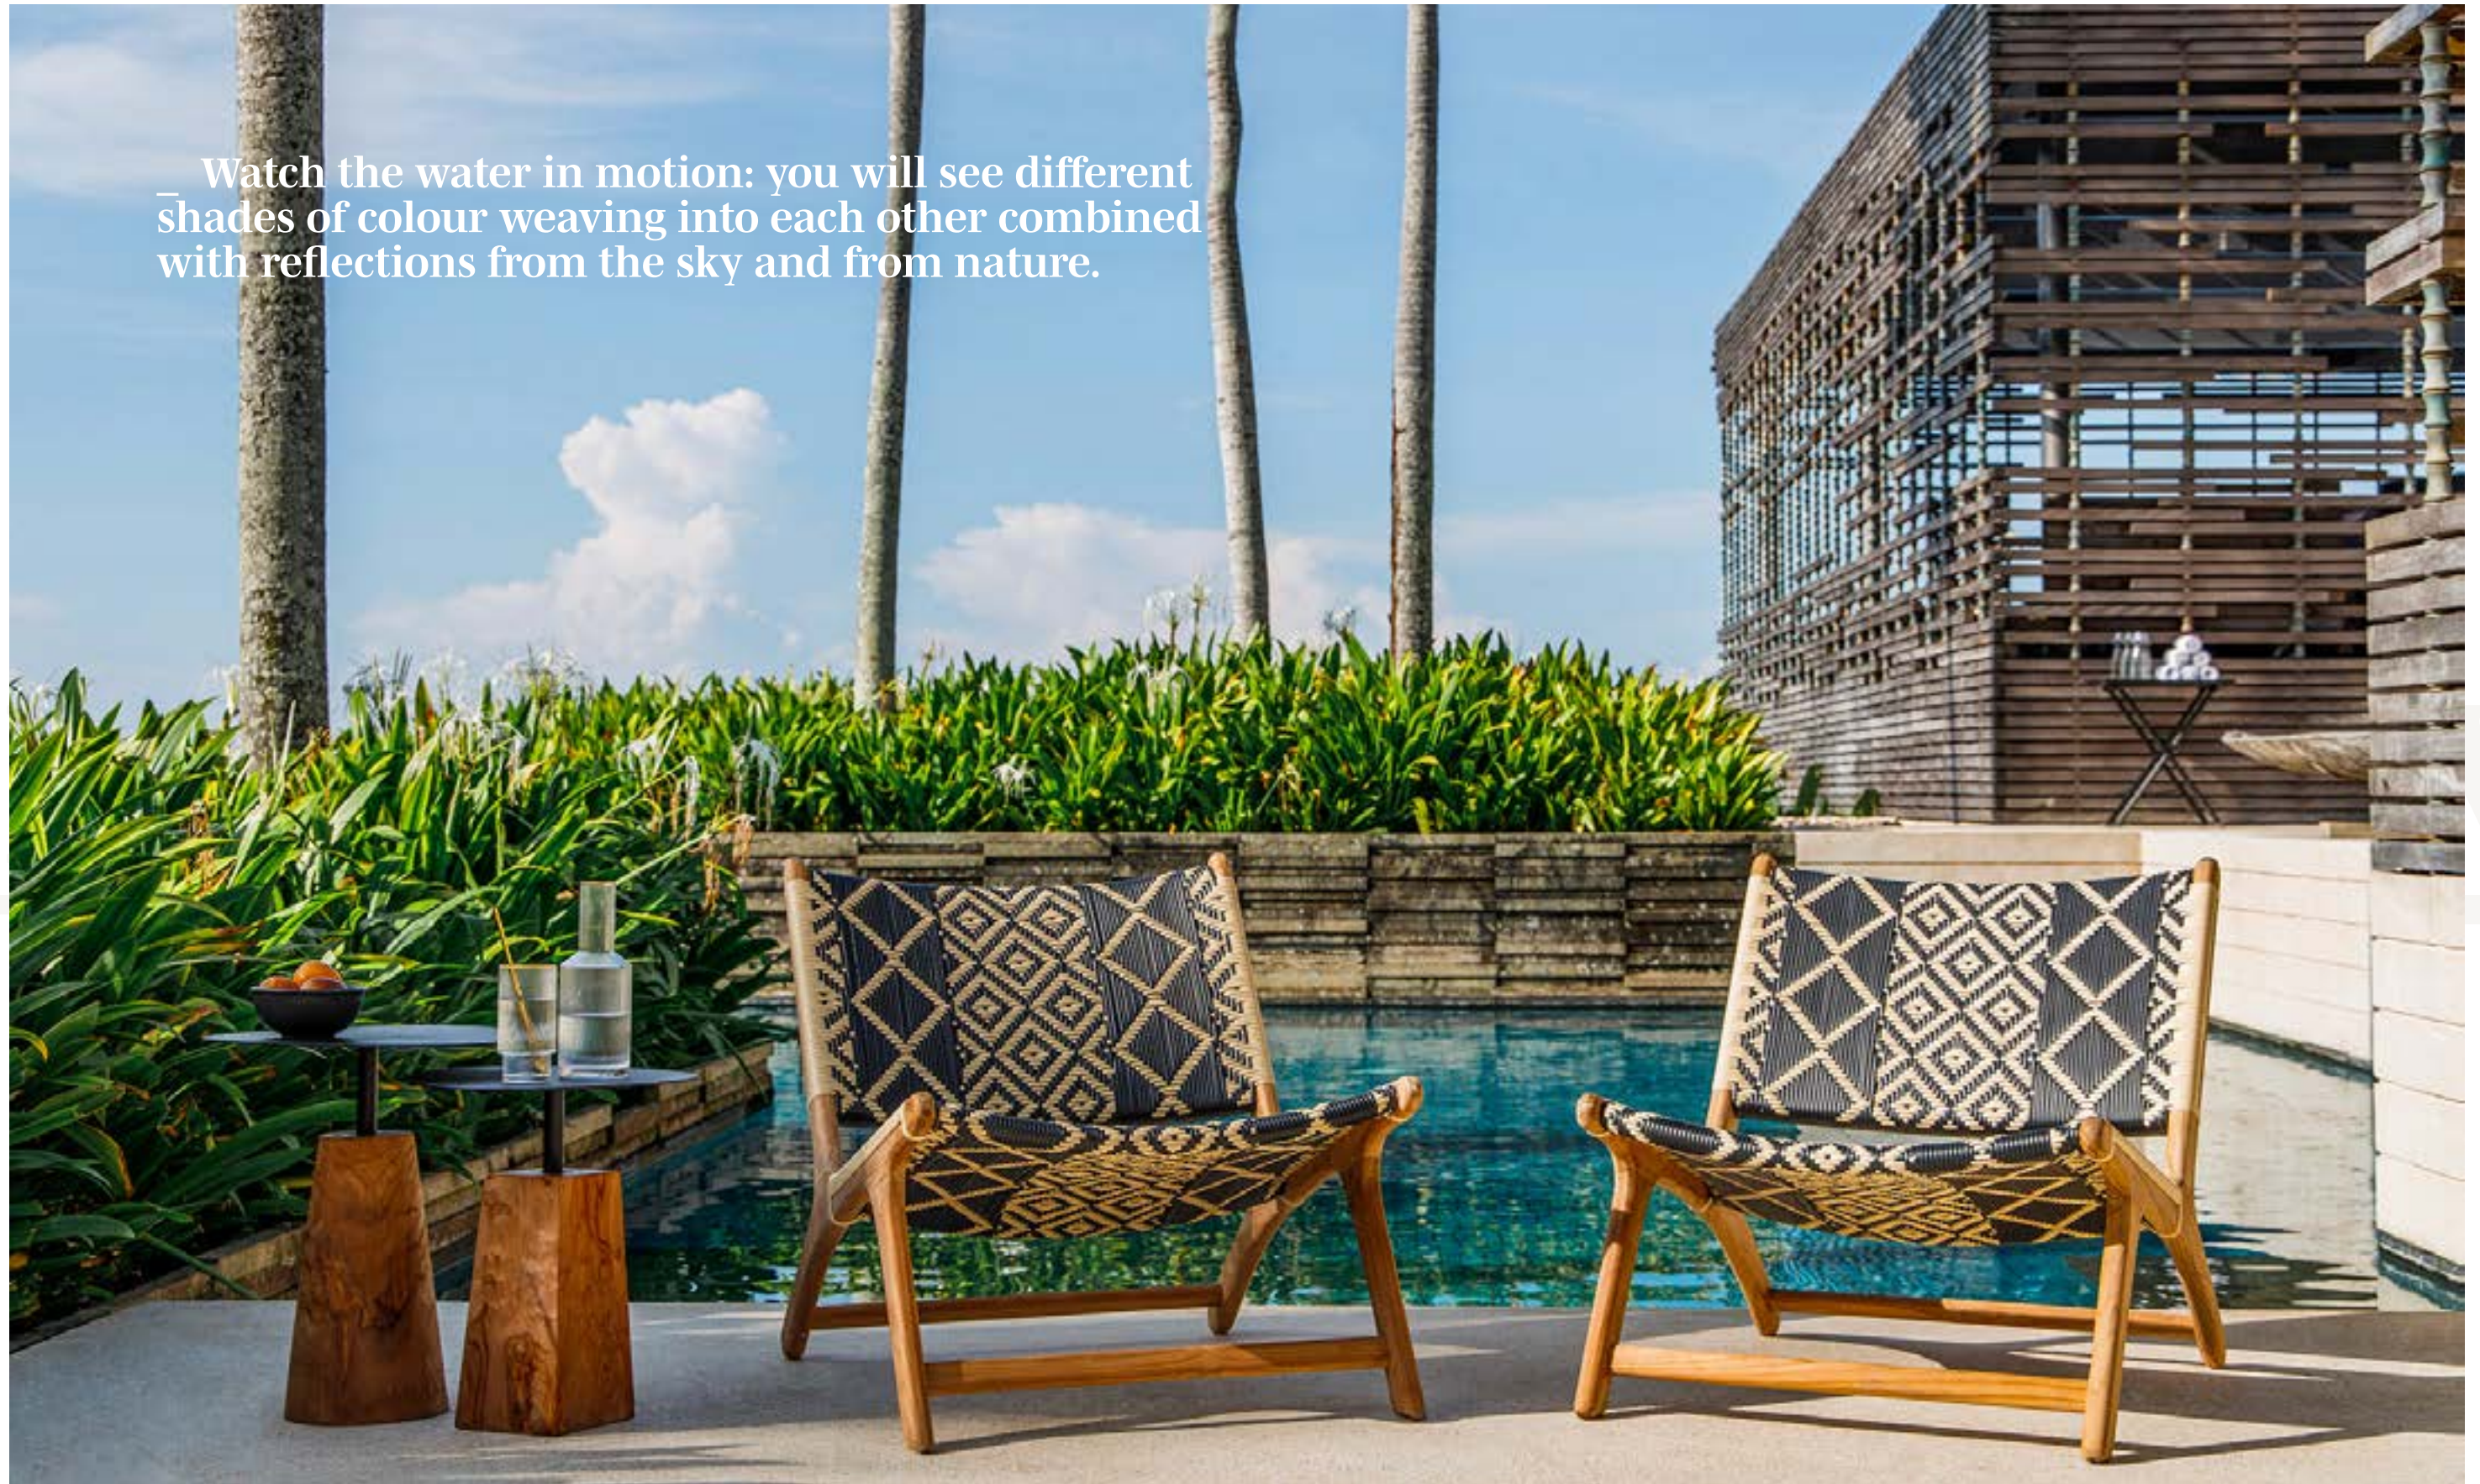

Just take a look at this landscape and you will perceive the fathomless power of still, calm water. But in Bali, the island of gods, there is a place where water is sacred: the Tirta Empul temple.

This is the temple where water gushes out of the earth. In the temple gardens there are large pools of spring water and big, sculptured fountains under which the Balinese people perform purification rituals.

*The lightness of the soul*

A RELAXING CORNER  
NEAR THE WATER

Ady is a lounge chair in teak, available in natural wood and black.

*Poolside comfort*

Ady\_ lounge chair / Thea Petrified\_ coffee table / Vega set\_ lantern

Watch the water in motion: you will see different shades of colour weaving into each other combined with reflections from the sky and from nature.

Vienna Relax\_chair / Cone\_coffee table / Piramid\_coffee table